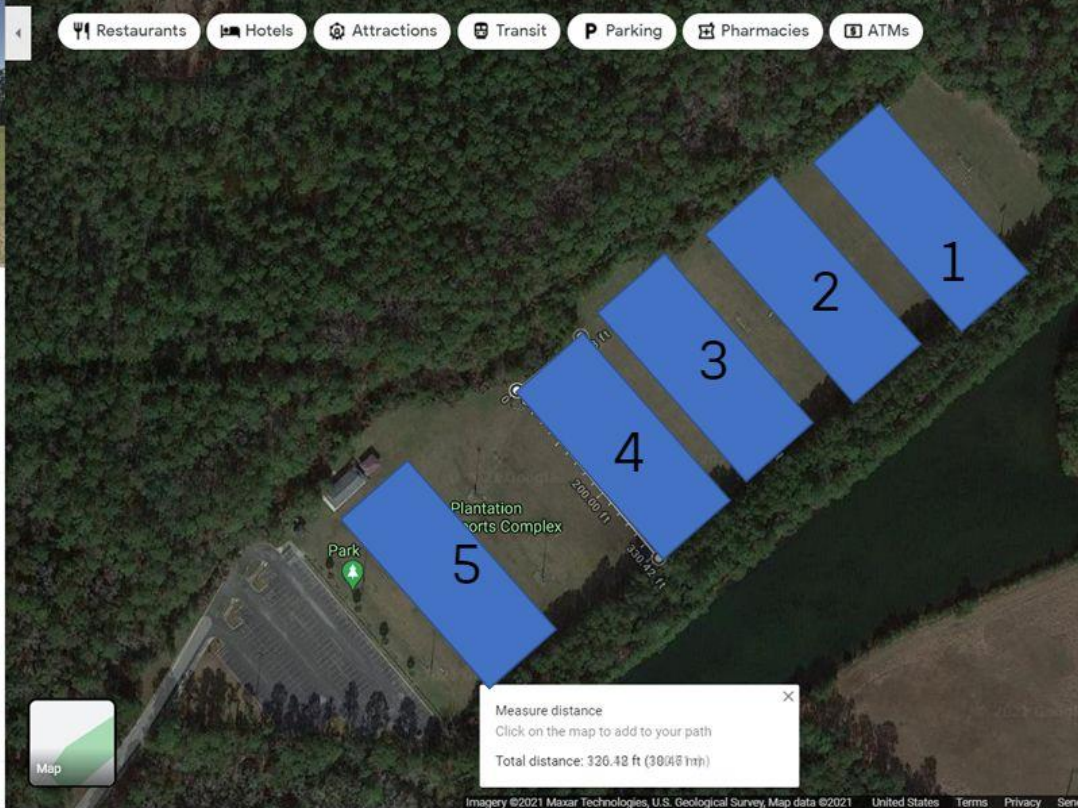

- Restaurants
- Hotels
- Attractions
- Transit
- Parking
- Pharmacies
- ATMs

Plantation Sports Complex

Sports complex

- Directions
- Save
- Nearby
- Send to your phone
- Share

Fleming Island, FL 32003

Photos

At this place

Measure distance
Click on the map to add to your path
Total distance: 326.42 ft (100.48 m)